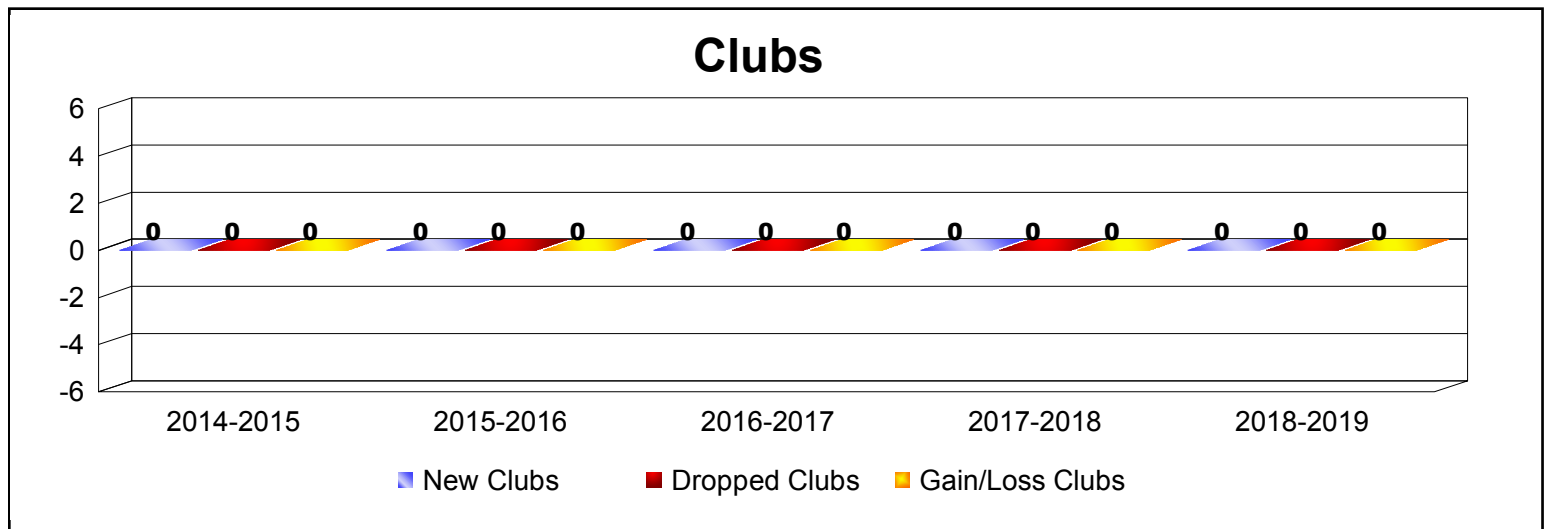

Year	New Clubs	Dropped Clubs	Gain/ Loss Clubs	New Members	Charter Members	Reinstate Members	Transfer Members	Total Member Added	Total Members Dropped	Gain/ Loss Members
2014-2015	0	0	0	108	0	7	13	128	-128	0
2015-2016	0	0	0	114	1	4	9	128	-139	-11
2016-2017	0	0	0	100	0	5	9	114	-117	-3
2017-2018	0	0	0	93	1	4	10	108	-140	-32
2018-2019	0	0	0	109	0	0	8	117	-132	-15
Average	0	0	0	105	0	4	10	119	-131	-12

Year	New Clubs	Dropped Clubs	Gain/ Loss Clubs	New Members	Charter Members	Reinstate Members	Transfer Members	Total Member Added	Total Members Dropped	Gain/ Loss Members
2014-2015	0	0	0	5	0	0	0	5	-5	0
2015-2016	0	0	0	3	0	1	0	4	-9	-5
2016-2017	0	0	0	4	0	0	0	4	-6	-2
2017-2018	0	0	0	3	0	0	0	3	-7	-4
2018-2019	0	0	0	2	0	0	0	2	-11	-9
Average	0	0	0	3	0	0	0	4	-8	-4