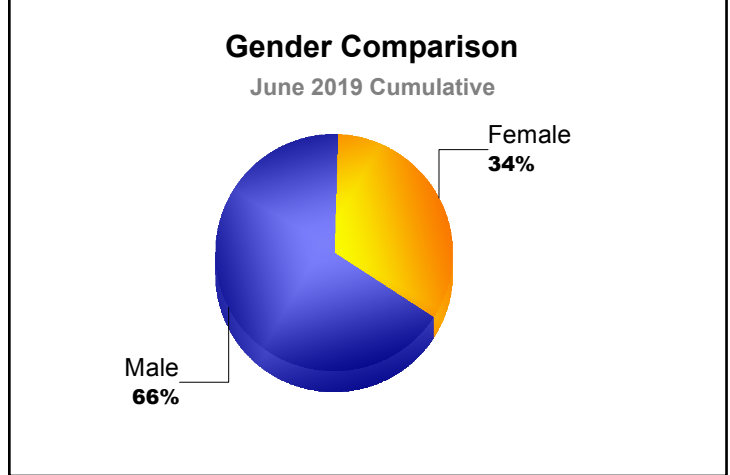

Year	New Clubs	Dropped Clubs	Gain/ Loss Clubs	New Members	Charter Members	Reinstate Members	Transfer Members	Total Member Added	Total Members Dropped	Gain/ Loss Members
2014-2015	0	0	0	108	0	7	13	128	-128	0
2015-2016	0	0	0	114	1	4	9	128	-139	-11
2016-2017	0	0	0	100	0	5	9	114	-117	-3
2017-2018	0	0	0	93	1	4	10	108	-140	-32
2018-2019	0	0	0	109	0	0	8	117	-132	-15
Average	0	0	0	105	0	4	10	119	-131	-12