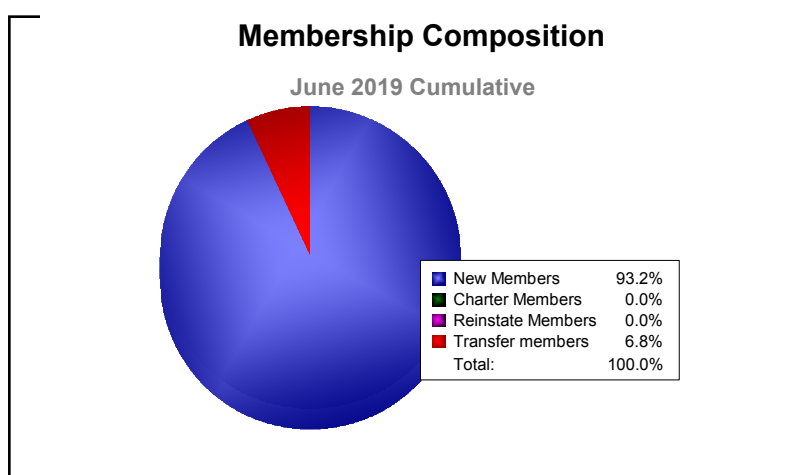

Year	New Clubs	Dropped Clubs	Gain/ Loss Clubs	New Members	Charter Members	Reinstate Members	Transfer Members	Total Member Added	Total Members Dropped	Gain/ Loss Members
2014-2015	0	0	0	108	0	7	13	128	-128	0
2015-2016	0	0	0	114	1	4	9	128	-139	-11
2016-2017	0	0	0	100	0	5	9	114	-117	-3
2017-2018	0	0	0	93	1	4	10	108	-140	-32
2018-2019	0	0	0	109	0	0	8	117	-132	-15
Average	0	0	0	105	0	4	10	119	-131	-12

Year	New Clubs	Dropped Clubs	Gain/ Loss Clubs	New Members	Charter Members	Reinstate Members	Transfer Members	Total Member Added	Total Members Dropped	Gain/ Loss Members
2014-2015	0	0	0	5	0	0	0	5	-5	0
2015-2016	0	0	0	3	0	1	0	4	-9	-5
2016-2017	0	0	0	4	0	0	0	4	-6	-2
2017-2018	0	0	0	3	0	0	0	3	-7	-4
2018-2019	0	0	0	2	0	0	0	2	-11	-9
Average	0	0	0	3	0	0	0	4	-8	-4