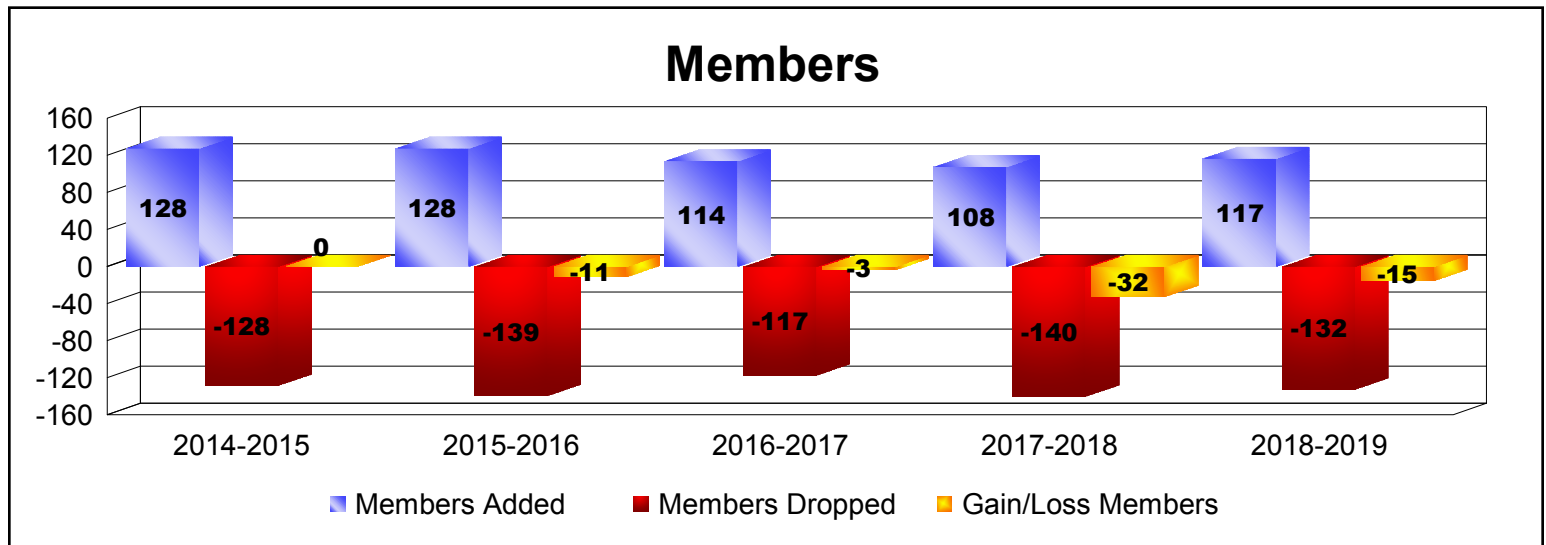

Year	New Clubs	Dropped Clubs	Gain/ Loss Clubs	New Members	Charter Members	Reinstate Members	Transfer Members	Total Member Added	Total Members Dropped	Gain/ Loss Members
2014-2015	0	0	0	108	0	7	13	128	-128	0
2015-2016	0	0	0	114	1	4	9	128	-139	-11
2016-2017	0	0	0	100	0	5	9	114	-117	-3
2017-2018	0	0	0	93	1	4	10	108	-140	-32
2018-2019	0	0	0	109	0	0	8	117	-132	-15
Average	0	0	0	105	0	4	10	119	-131	-12

Year	New Clubs	Dropped Clubs	Gain/ Loss Clubs	New Members	Charter Members	Reinstate Members	Transfer Members	Total Member Added	Total Members Dropped	Gain/ Loss Members
2014-2015	0	0	0	5	0	0	0	5	-5	0
2015-2016	0	0	0	3	0	1	0	4	-9	-5
2016-2017	0	0	0	4	0	0	0	4	-6	-2
2017-2018	0	0	0	3	0	0	0	3	-7	-4
2018-2019	0	0	0	2	0	0	0	2	-11	-9
Average	0	0	0	3	0	0	0	4	-8	-4